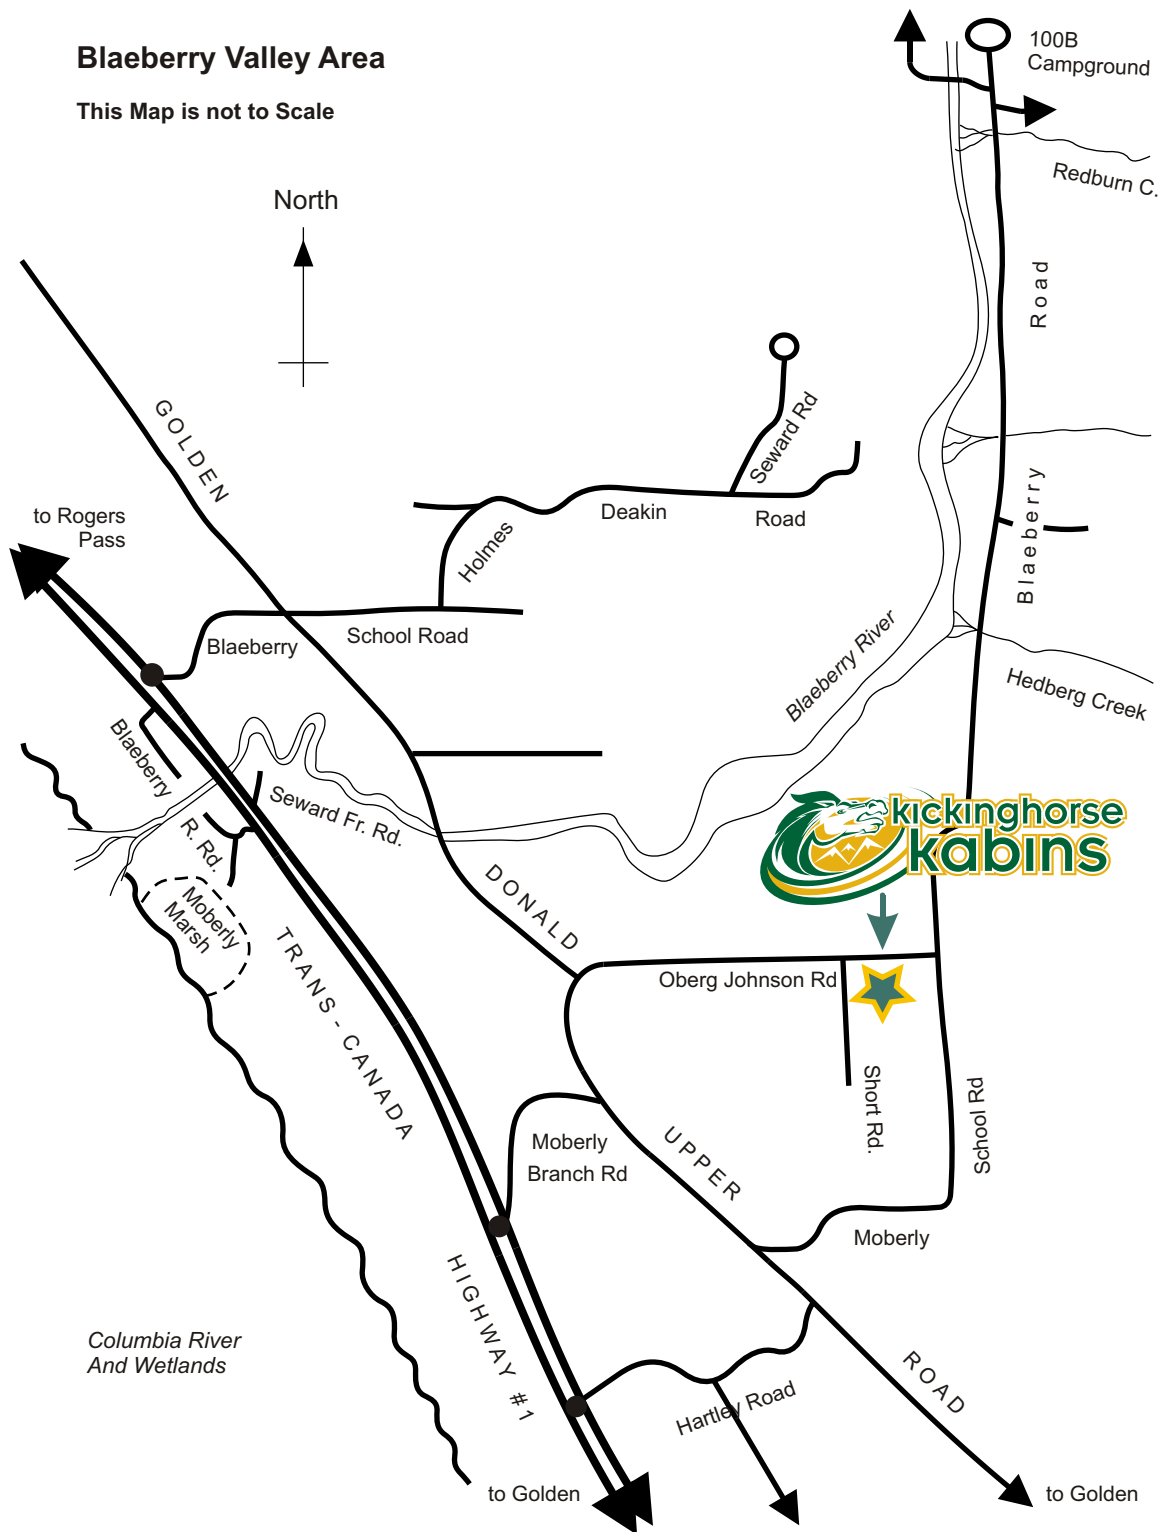

Blaeberry Valley Area

This Map is not to Scale

Directions to Kicking Horse Kabins

Just west of Golden, on Highway 1, take the Moberly Branch Road".
Turn left at the end, onto Golden Donald Upper Road. This leads into Oberg Johnson Road.
Kicking Horse Kabins is on the righthand side (immediately after Short Road), opposite the Buffalo Ranch.