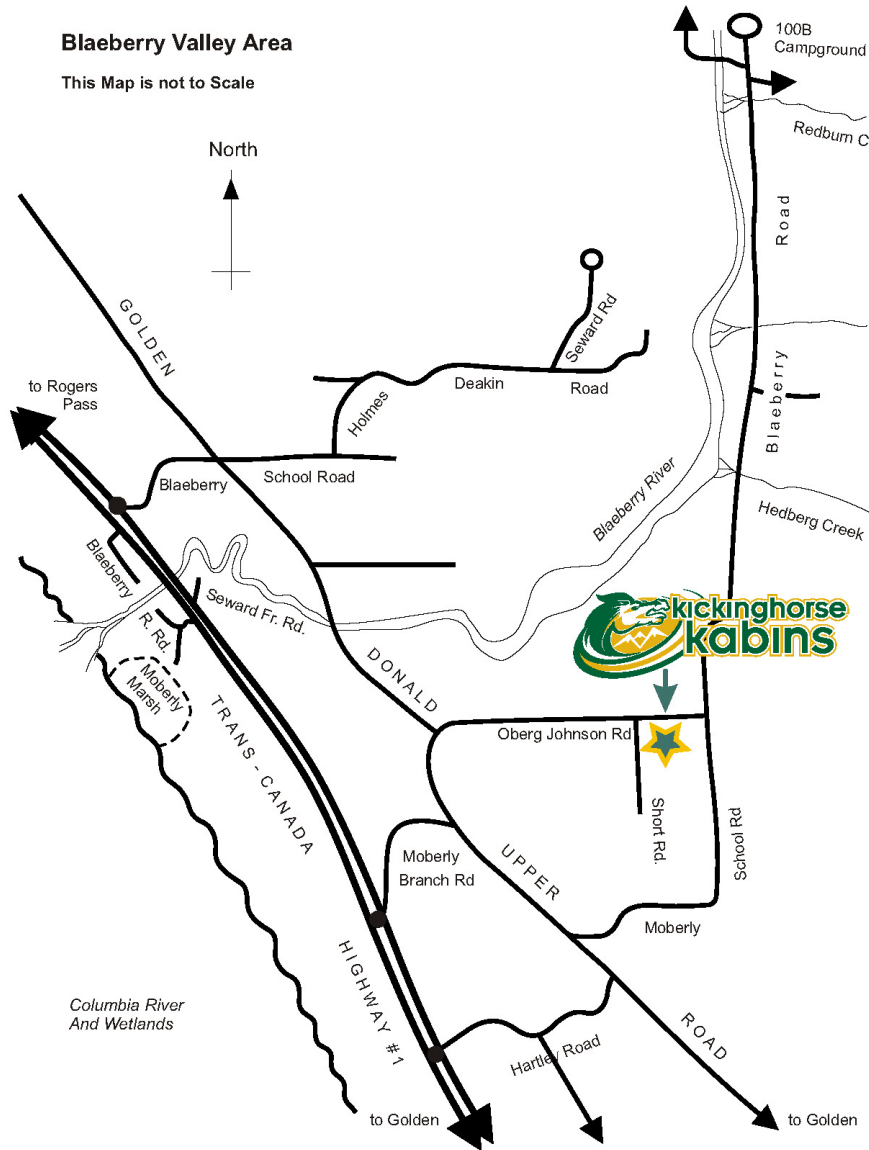

Blaeberry Valley Area

This Map is not to Scale

Directions to Kicking Horse Kabins

Just west of Golden, on Highway 1, take the Moberly Branch Road".
 Turn left at the end, onto Golden Donald Upper Road. This leads into Oberg Johnson Road.
 Kicking Horse Kabins is on the righthand side (immediately after Short Road), opposite the Buffalo Ranch.